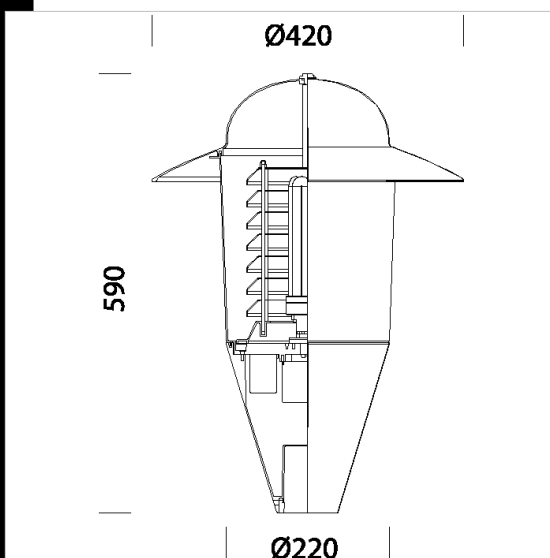

IK08 CNR-F CELL-F

IP66

1221 Bastia

Housing: made of die-cast aluminium
Cover: made of an aluminium plate
Diffuser: in vandal-resistant V2 self-extinguishing polycarbonate, UV-stabilized.
The diffuser houses a louvre to direct the light beam downwards.

Download

- DXF 2D
- 1221.dxf
- 3DS
- disano_1221_bastia.3ds
- 3DM
- disano_1221_bastia.3dm
- Montaggi
- bastia.pdf
- bastia_compo.dxf

Code	Gear	Kg	Watt	Base	Lamps	Colour
424236-00	CNRL-F	5,95	SAP-E 100	E40	--	GRAPHITE
424229-00	CNRL-F	5,67	SAP-E 70	E27	--	SANDBLASTED SILVER
424235-00	CNRL-F	5,67	SAP-E 70	E27	--	GRAPHITE
424231-00	CNRL-F	5,92	SAP-E 100	E40	--	SANDBLASTED SILVER
424238-00	CNRL-F	3,84	JM-E 100	E27	--	GRAPHITE
424237-00	CNRL-F	5,67	JM-E 70	E27	--	GRAPHITE
424233-00	CNRL-F	5,69	JM-E 100	E27	--	SANDBLASTED SILVER
424232-00	CNRL-F	3,81	JM-E 70	E27	--	SANDBLASTED SILVER

Accessori

- 300 Oliva

- 301 Oliva arm

- 1464 Corona

- 1465 flange ø120

- 129 bent arm

- 303 ø 60 connection

- 1362 upward arm

1221 Bastia

Pali

- 1480 tapered steel lighting pole
with base

- 5 fiberglass pole

- 1409 fluted pole ø100