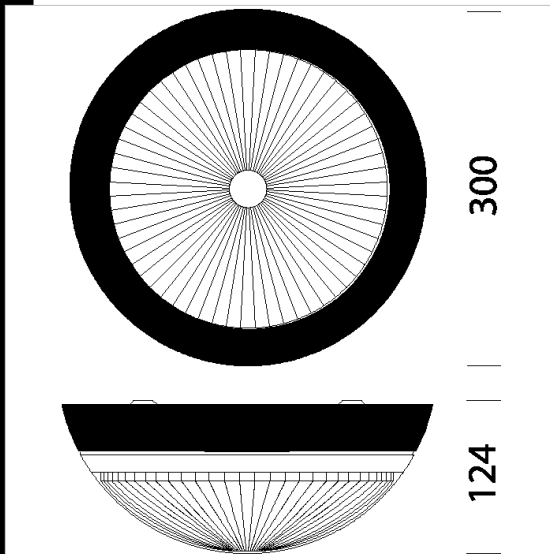

**1844 Globo LED**

Housing: In vandal resistant and V2 self-extinguishing polycarbonate, UV stabilized.  
 Diffuser: In anti-glare, vandal resistant and V2 self-extinguishing polycarbonate, UV stabilized, smooth outside, dustproof.  
 Equipment: Gasket in environment-friendly material. Cable gland in fiber glass nylon Ø 1/2 gas thread (cable min. Ø 9 max. Ø 12).  
 Regulations: Produced according to applicable IEC 598 - CEI 34 - 21 standards, IP65 degree of protection according to EN 60529 standards. Double insulation.  
 LED white: 14W - 4000K - 1500lm Photobiological safety class: exempt group EN62471.

Code	Gear	Kg	Watt	Base	Lamps	Colour
427248-00	CLD CELL	1.25	LED white	-	1500lm-4000K-CR180	GREY

Download

DXF 2D  
- 1844.dxf