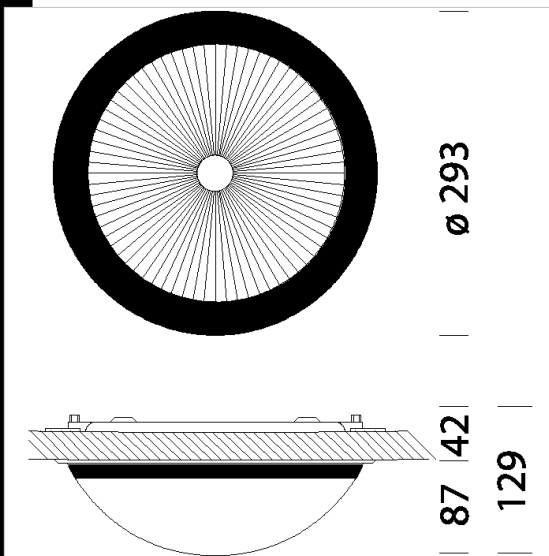

1846 Globo - partially recessed LED

Housing: partially recessed in vandal resistant and V2 self-extinguishing and UV-stabilized polycarbonate.  
 Diffuser: In anti-dazzle, vandal resistant and V2 self-extinguishing polycarbonate, UV-stabilized, smooth outside, dustproof.  
 Equipment: Gasket in environment-friendly material. Cable gland in fiber glass nylon Ø 1/2 gas thread (cable min. Ø 9 max. Ø 12).  
 Regulations: Produced according to applicable EN60598-1 CEI 34 - 21 standards, IP65IK08 degree of protection according to EN 60529 standards. In double insulation.  
 LED white: 14W - 4000K - 1500lm  
 Photobiological safety class: exempt group EN62471.

Code	Gear	Kg	Watt	Base	Lamps	Colour
427238-00	CLD CELL	1.70	LED white	-	1500lm-4000K-CRI80	GREY

Download  
DXF 2D  
- 1846.dxf